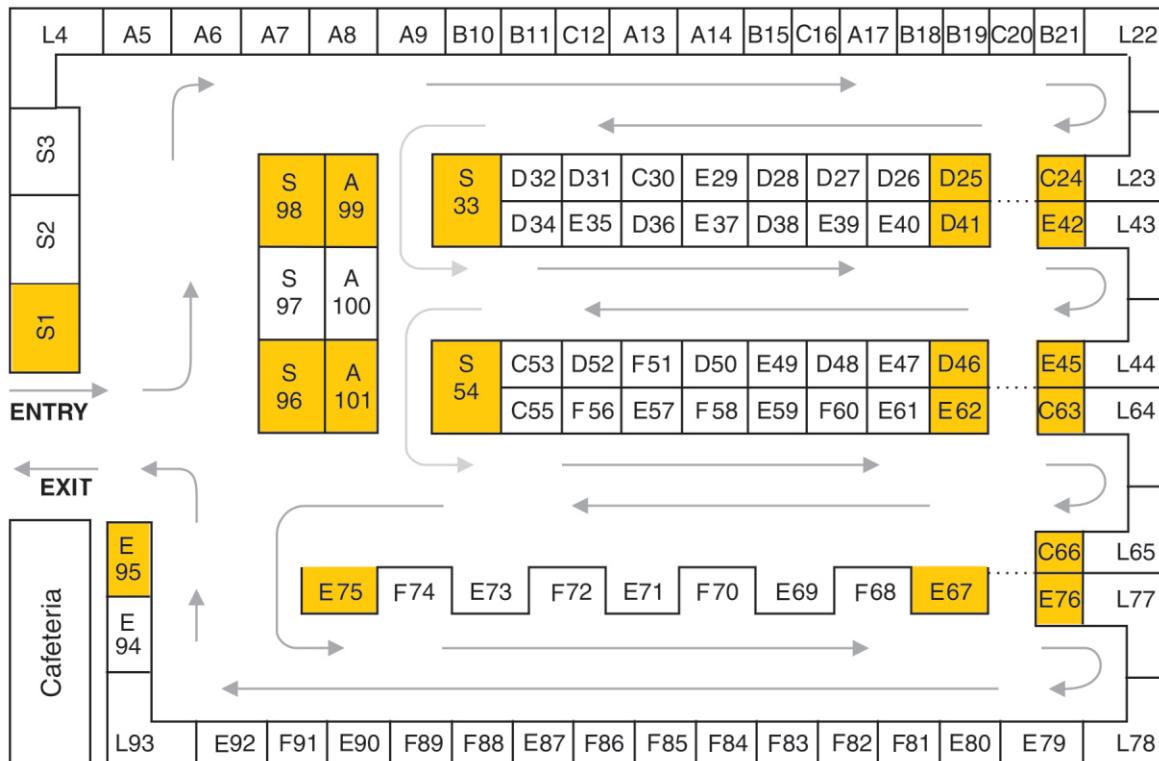

SHOPPING FESTIVAL

Venue : Shri Hanuman Vyayam Shala, Opp. Gadkari
Rangayatan, Talao Pali, Thane (W)

Date : 22 to 26 Dec. 2021

Time : 10 a.m. to 8 p.m.

LAYOUT PLAN

PARTICULARS OF STALLS & DISPLAY CHARGES

TYPE	FRONTAGE METER	DEPTH METER	TABLES	CHAIRS	TUBE	DISPLAY CHARGES (Rs.)
S	3	2.5	3	3	2	55,500/-
A	3	2	3	2	2	40,500/-
B	2.5	2	2	2	2	33,500/-
C	2	2	1	2	1	22,500/-
D	3	1.5	3	3	3	28,500/-
E	2.5	1.5	1	2	1	22,500/-
F	2	1.5	1	2	1	17,500/-
L	4	1.5	3	2	3	50,500/-

THE RENTAL CHARGES INCLUDE STALLS BUILT ON LATEST CYMA SYSTEM, TABLES, CHAIRS, TUBELIGHT AS MENTIONED ABOVE & DISPLAY OF NAME OF EXHIBITOR.

GST 18 % EXTRA

■ CORNER STALL WILL BE CHARGED 20% EXTRA

For further details, contact the organizers: